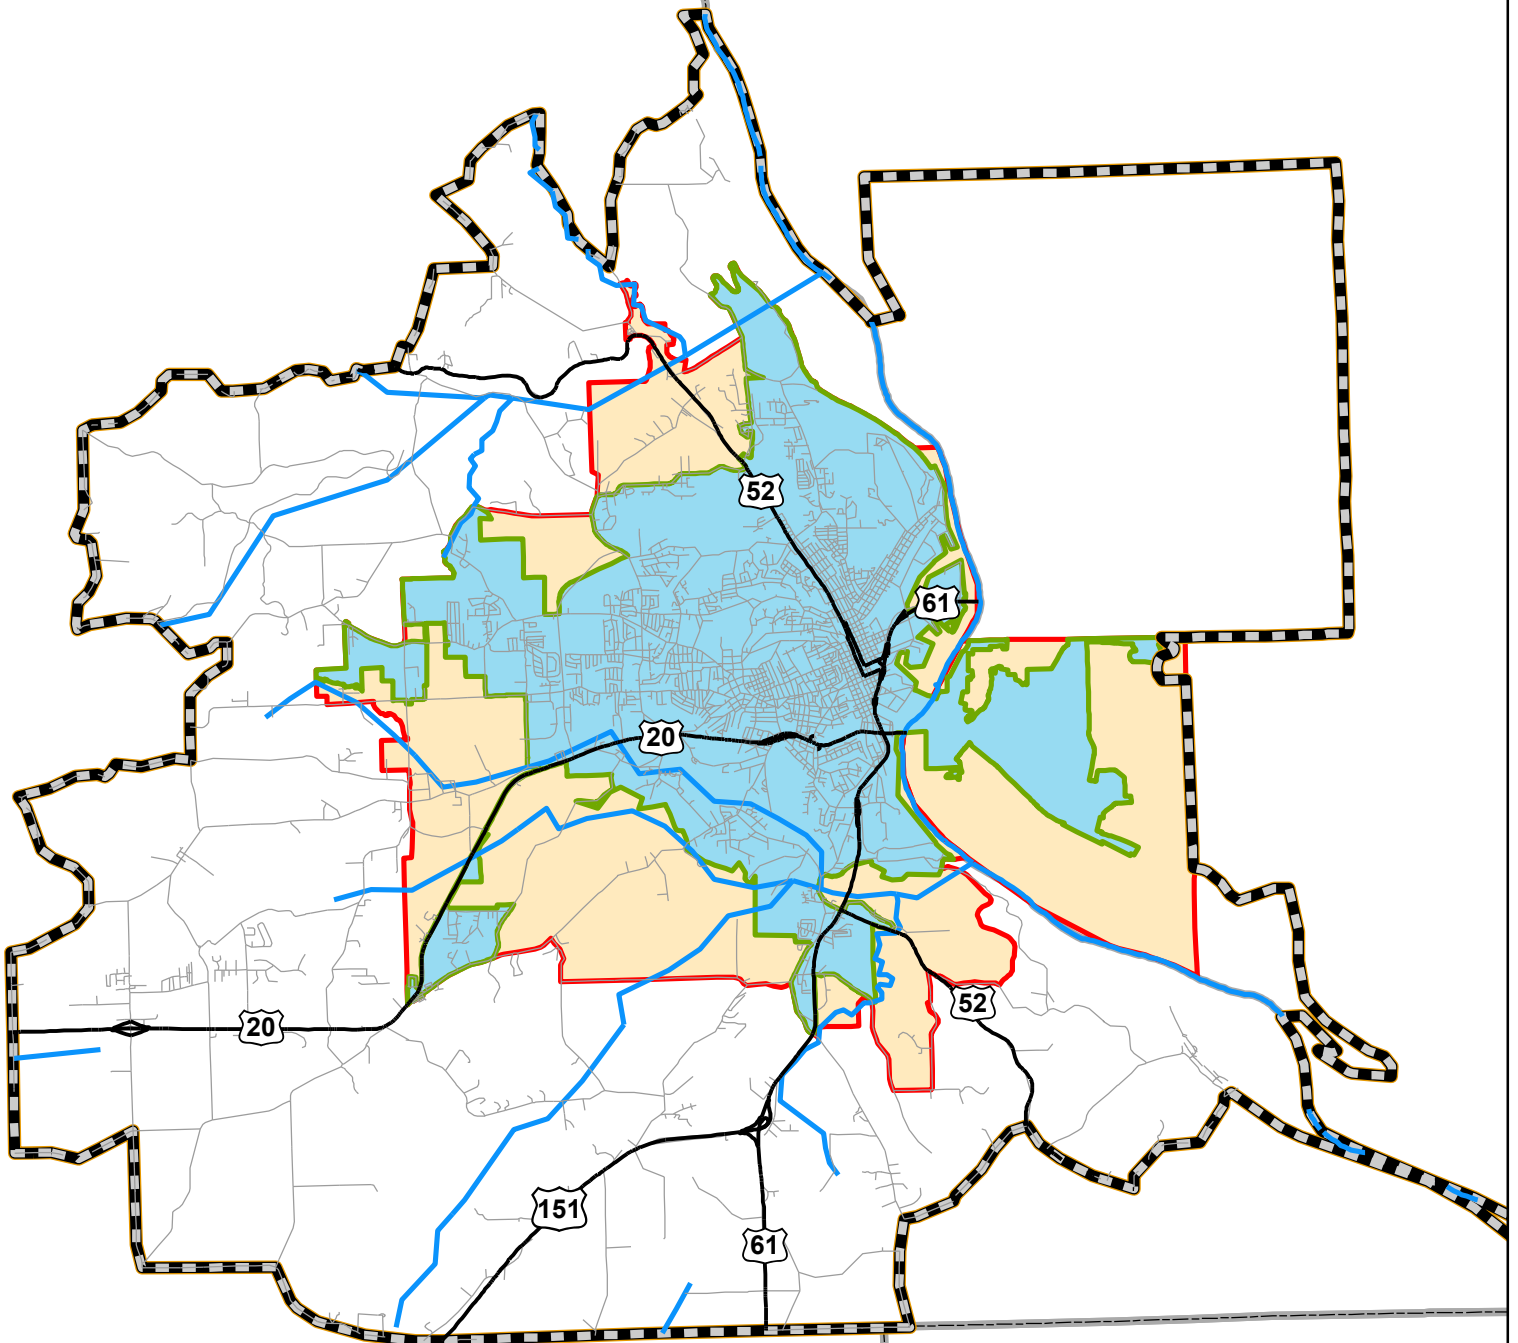

Dubuque MPO (ECIA)

Legend

- Primary Roads
- Local Roads
- Rivers
- ▬ Current Dubuque MPO Boundary
- ▬ Previous MPO Boundary
- ▬ 2010 Dubuque Urbanized Area
- ▬ 2013 FHWA Urban Area Boundary (UAB)
- ▬ County Boundary